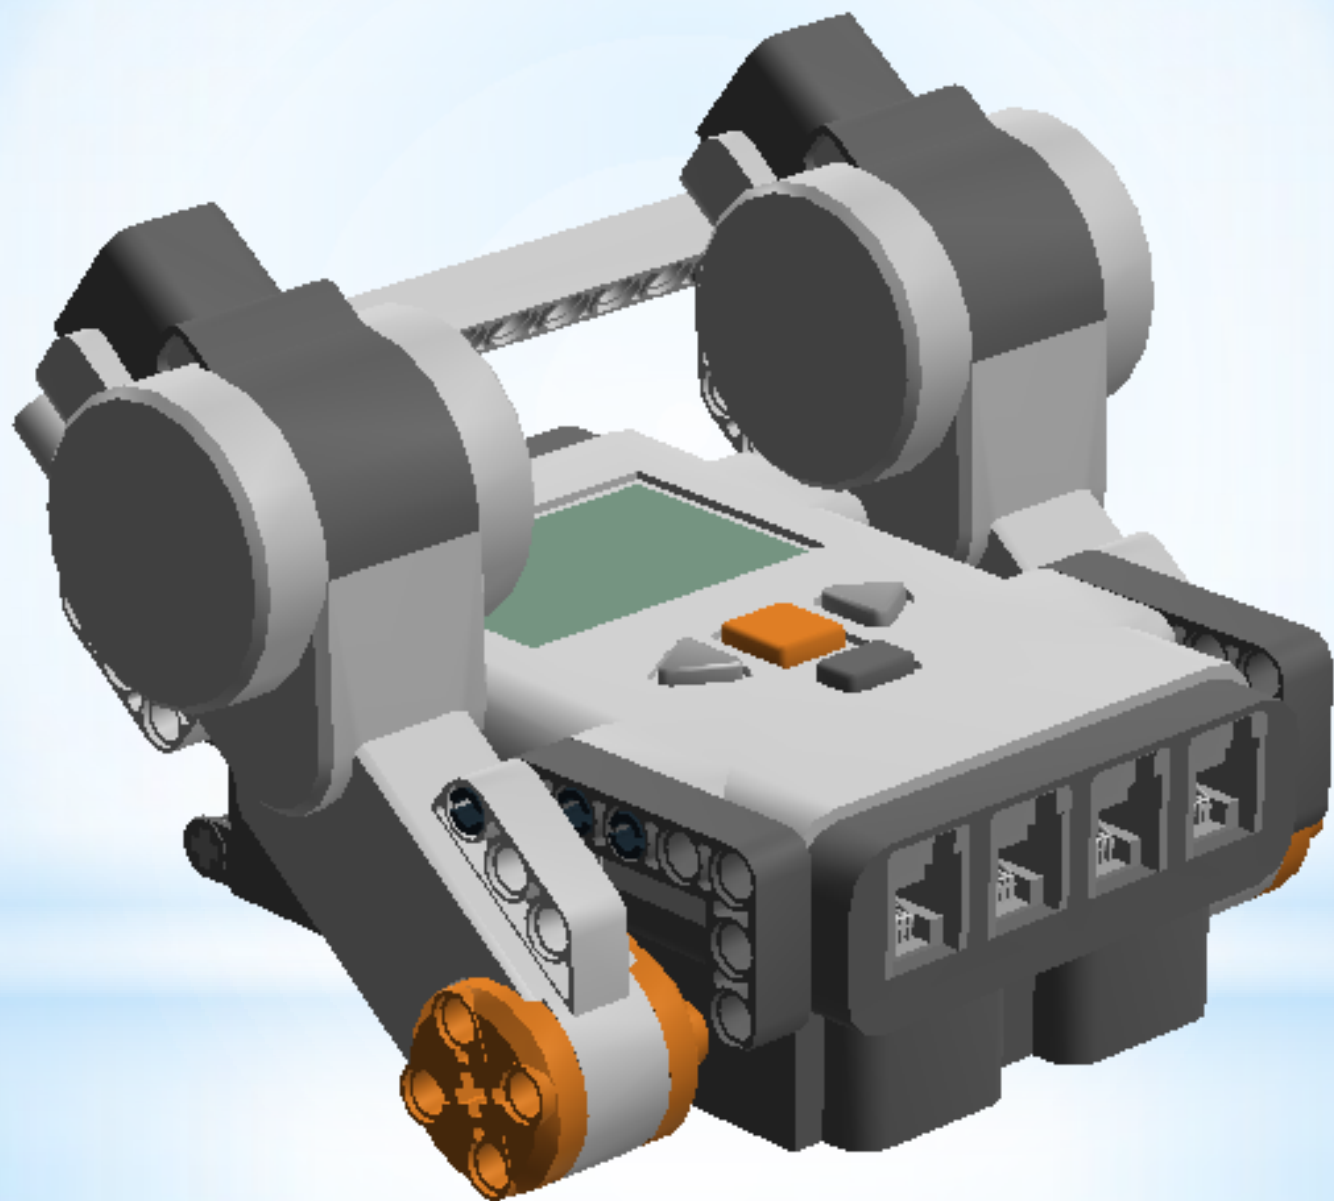

# \* Simple SuGO Bot

by Mr. Phil

## Outputs

- Left Wheel: Port C
- Right Wheel: Port A

## Inputs

- Left Line Sensor: Port 4
- Right Line Sensor: Port 1
- SumoEyes: Port 2