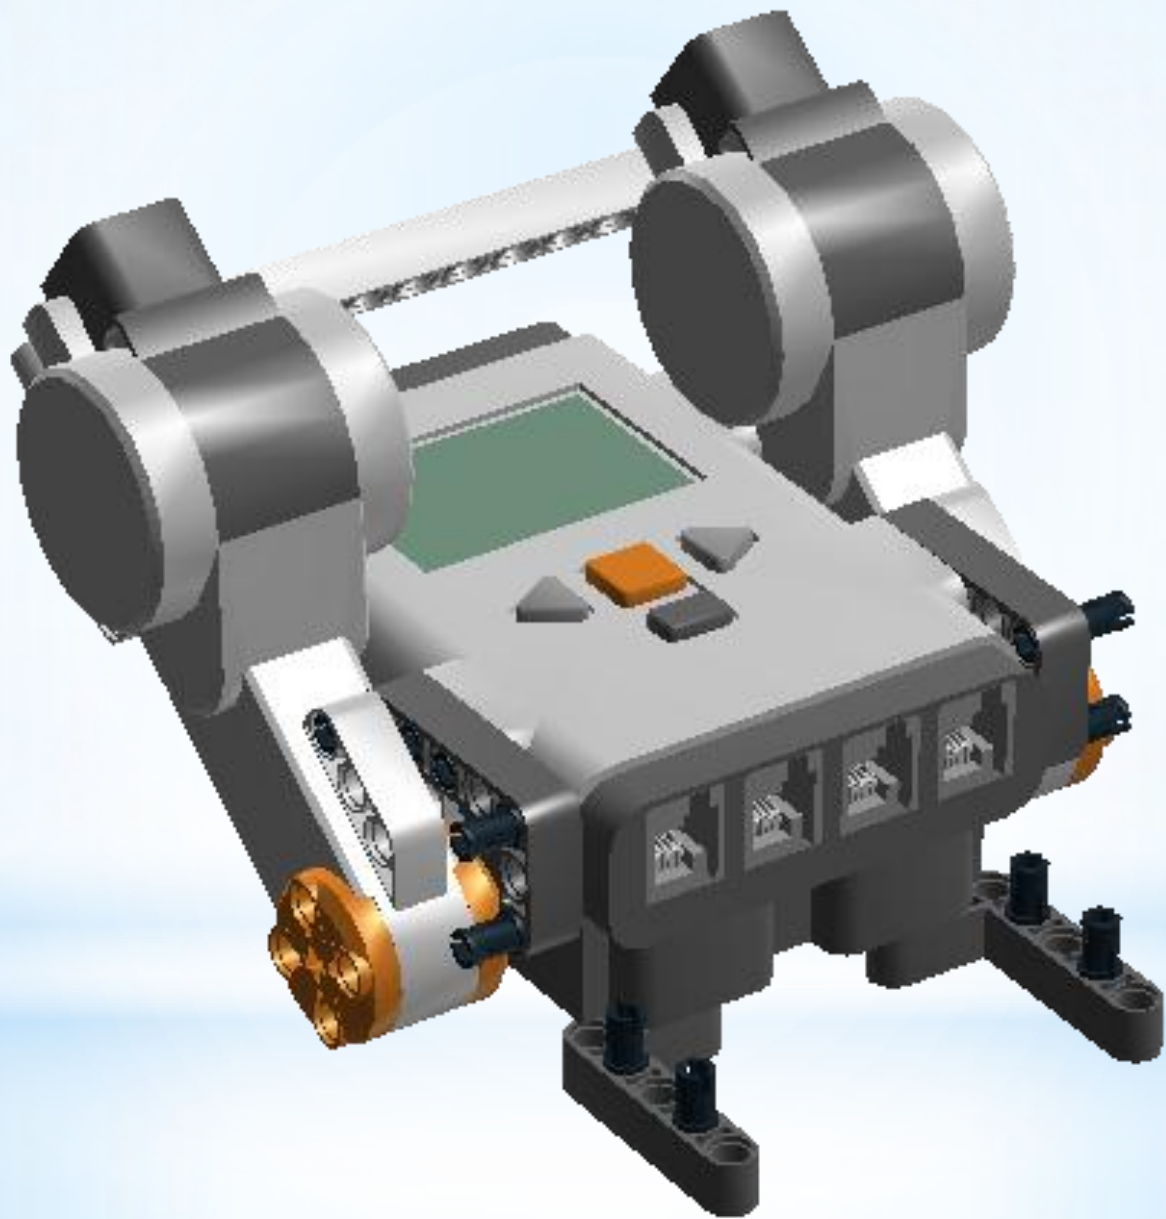

# \* Simple SuGO Bot

by Mr. Phil

## Outputs

- Left Wheel: Port C
- Right Wheel: Port A

## Inputs

- Left Line Sensor: Port 4
- Right Line Sensor: Port 1
- SumoEyes: Port 2