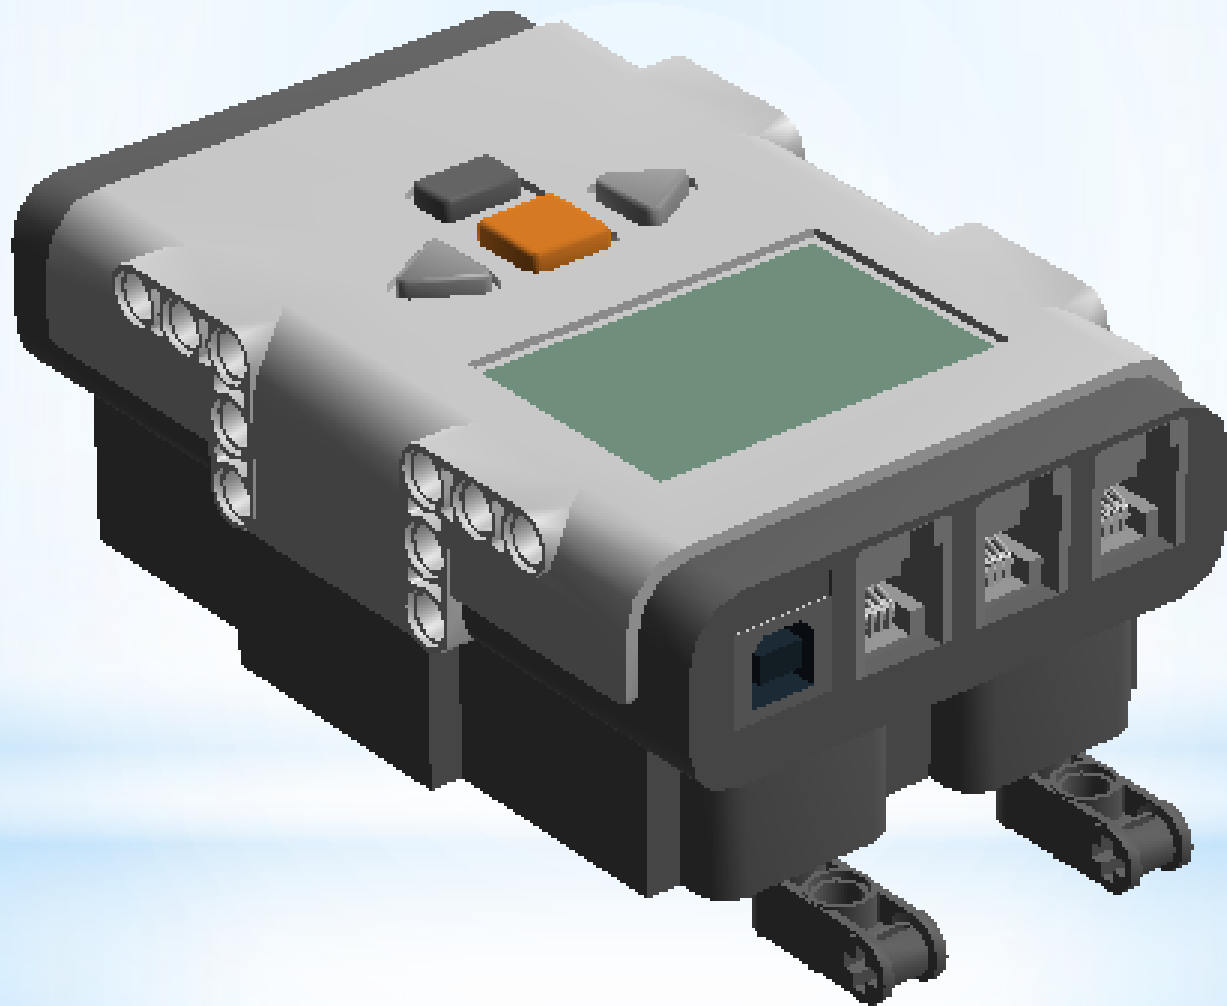

# \* Simple SuGO Bot

by Mr. Phil

## Outputs

- Left Wheel: Port C
- Right Wheel: Port A

## Inputs

- Left Line Sensor: Port 4
- Right Line Sensor: Port 1
- SumoEyes: Port 2