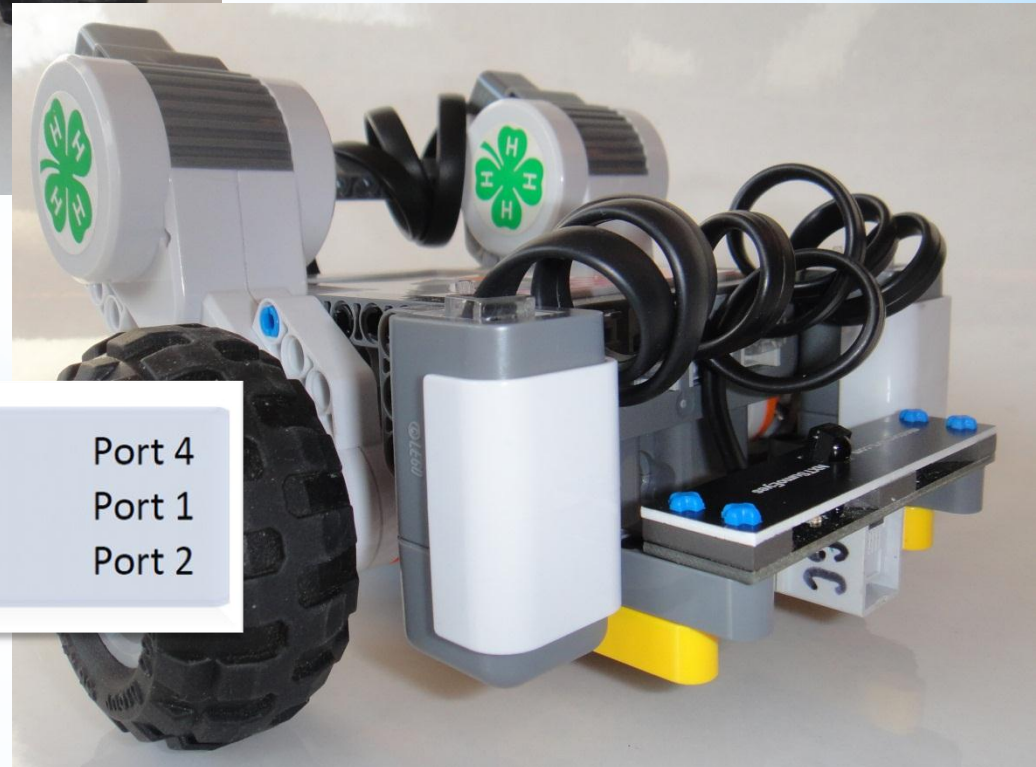

# \* Simple SuGO Bot

by Mr. Phil

## Outputs

- Left Wheel: Port C
- Right Wheel: Port A

## Inputs

- Left Line Sensor: Port 4
- Right Line Sensor: Port 1
- SumoEyes: Port 2