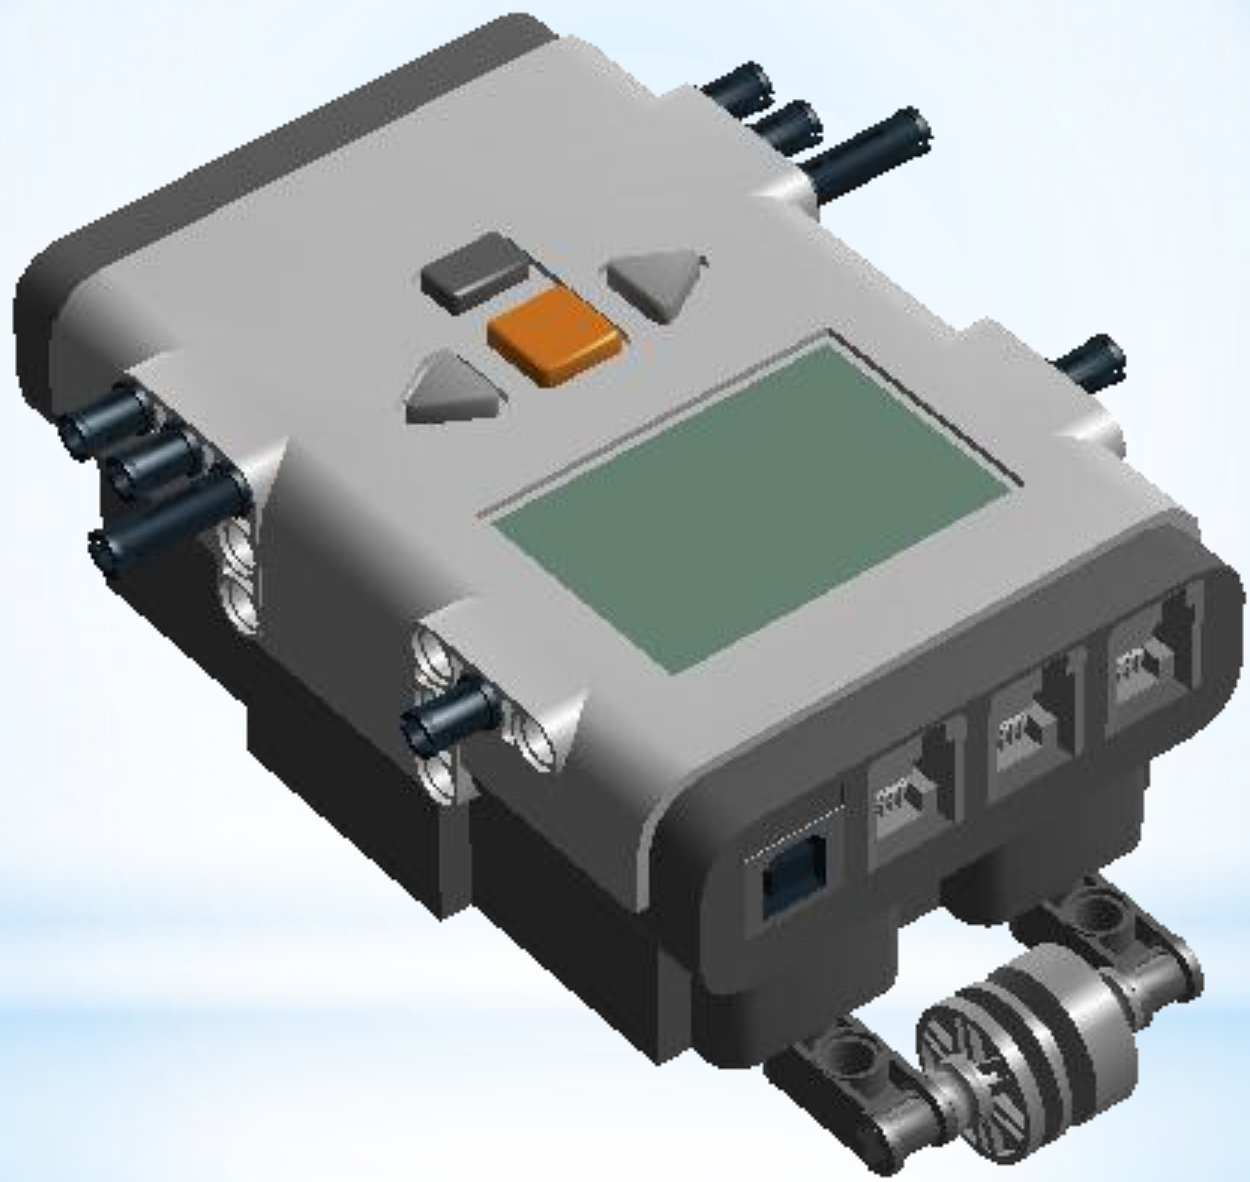

# \* Simple SuGO Bot

by Mr. Phil

## Outputs

- Left Wheel: Port C
- Right Wheel: Port A

## Inputs

- Left Line Sensor: Port 4
- Right Line Sensor: Port 1
- SumoEyes: Port 2