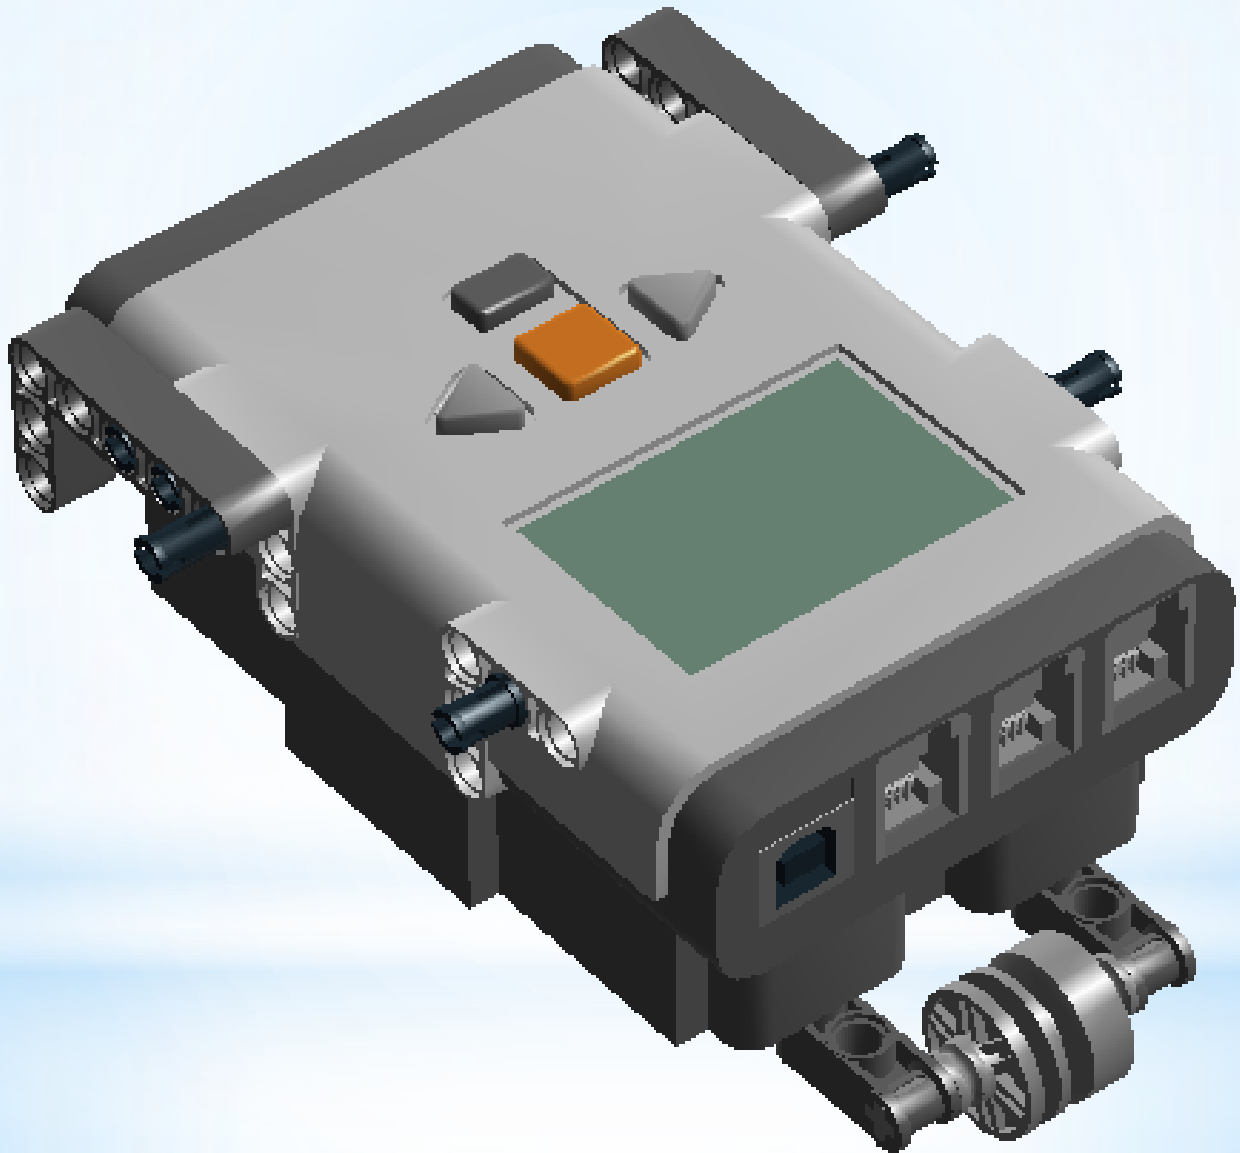

# \* Simple SuGO Bot

by Mr. Phil

## Outputs

- Left Wheel: Port C
- Right Wheel: Port A

## Inputs

- Left Line Sensor: Port 4
- Right Line Sensor: Port 1
- SumoEyes: Port 2