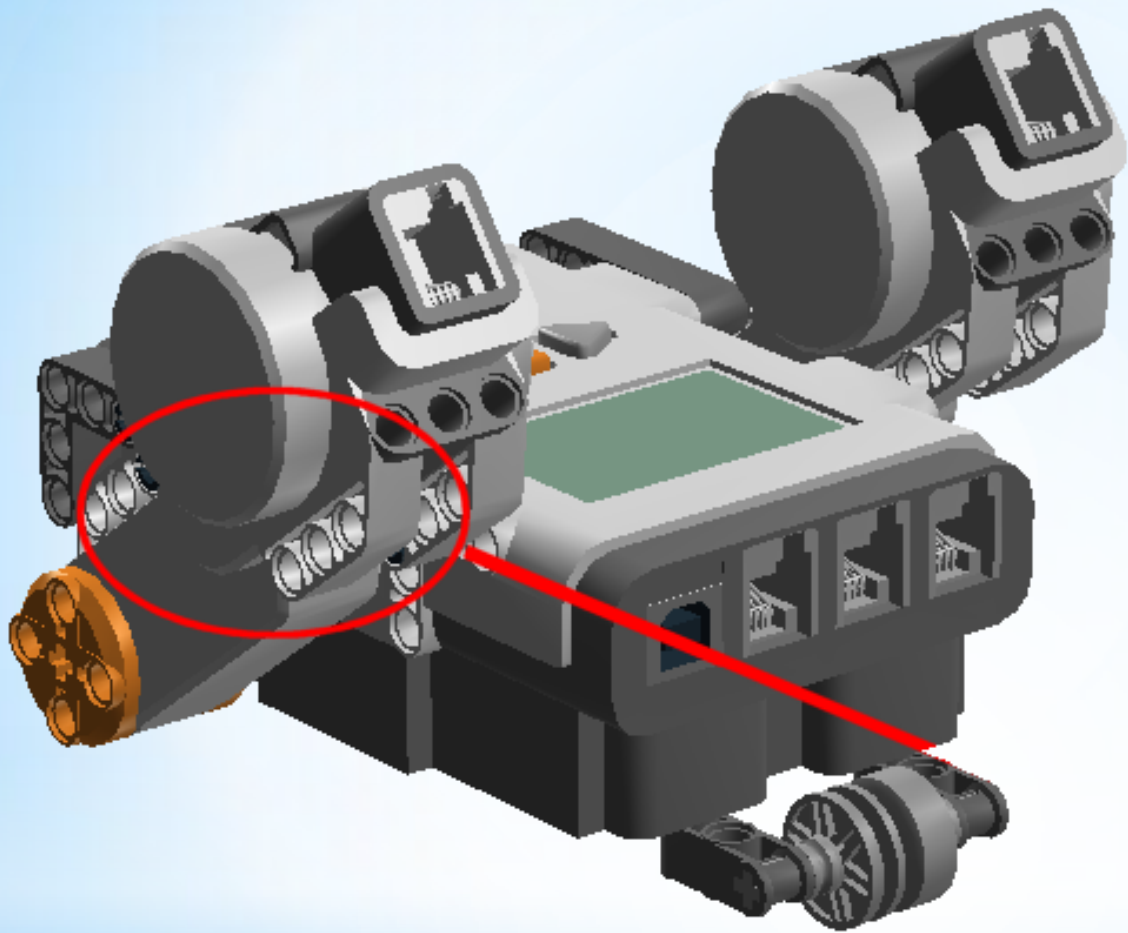

# \* Simple SuGO Bot

by Mr. Phil

## Outputs

- Left Wheel: Port C
- Right Wheel: Port A

## Inputs

- Left Line Sensor: Port 4
- Right Line Sensor: Port 1
- SumoEyes: Port 2