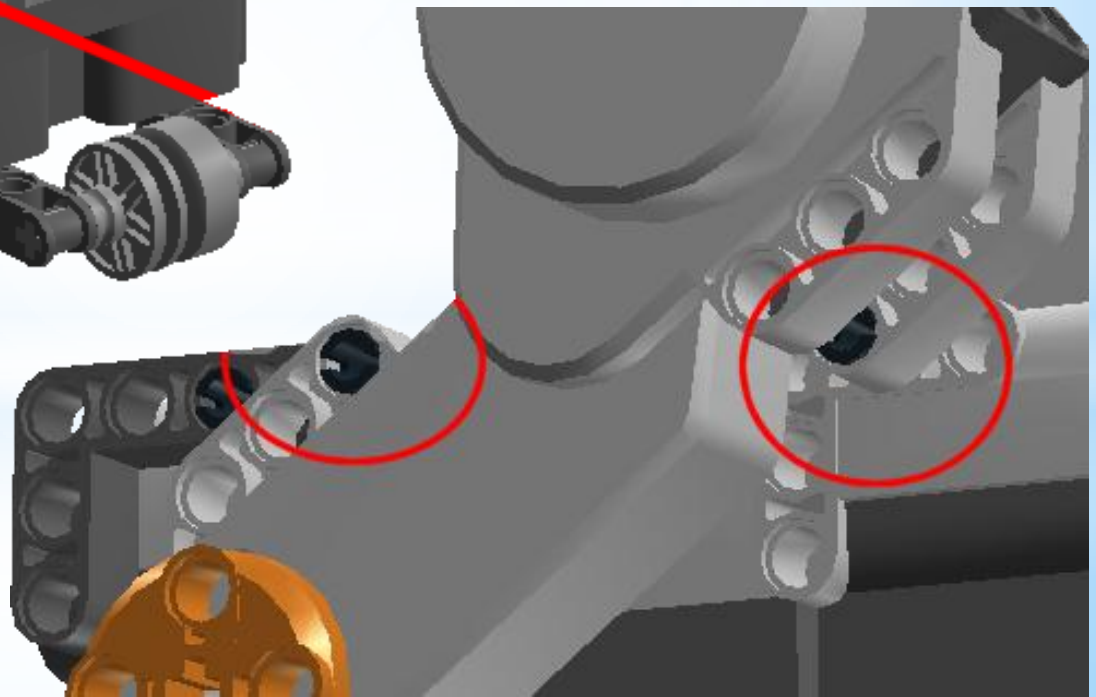

# \* Simple SuGO Bot

by Mr. Phil

## Outputs

- Left Wheel: Port C
- Right Wheel: Port A

## Inputs

- Left Line Sensor: Port 4
- Right Line Sensor: Port 1
- SumoEyes: Port 2