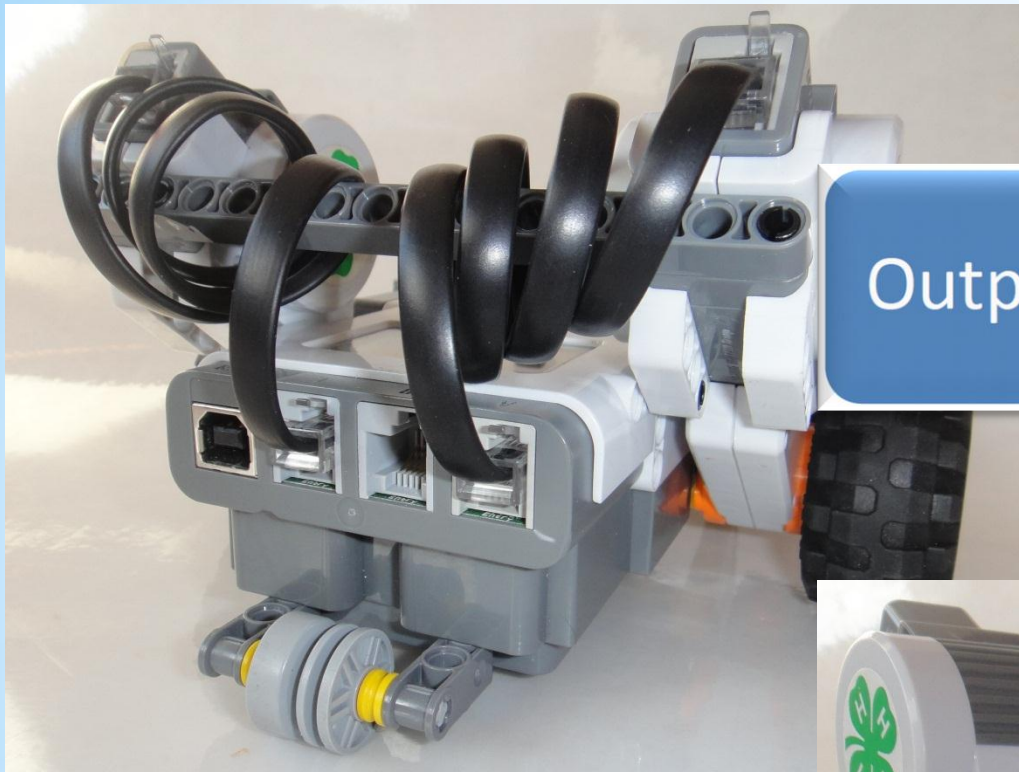

# \* Simple SuGO Bot

by Mr. Phil

## Outputs

- Left Wheel: Port C
- Right Wheel: Port A

## Inputs

- Left Line Sensor: Port 4
- Right Line Sensor: Port 1
- SumoEyes: Port 2