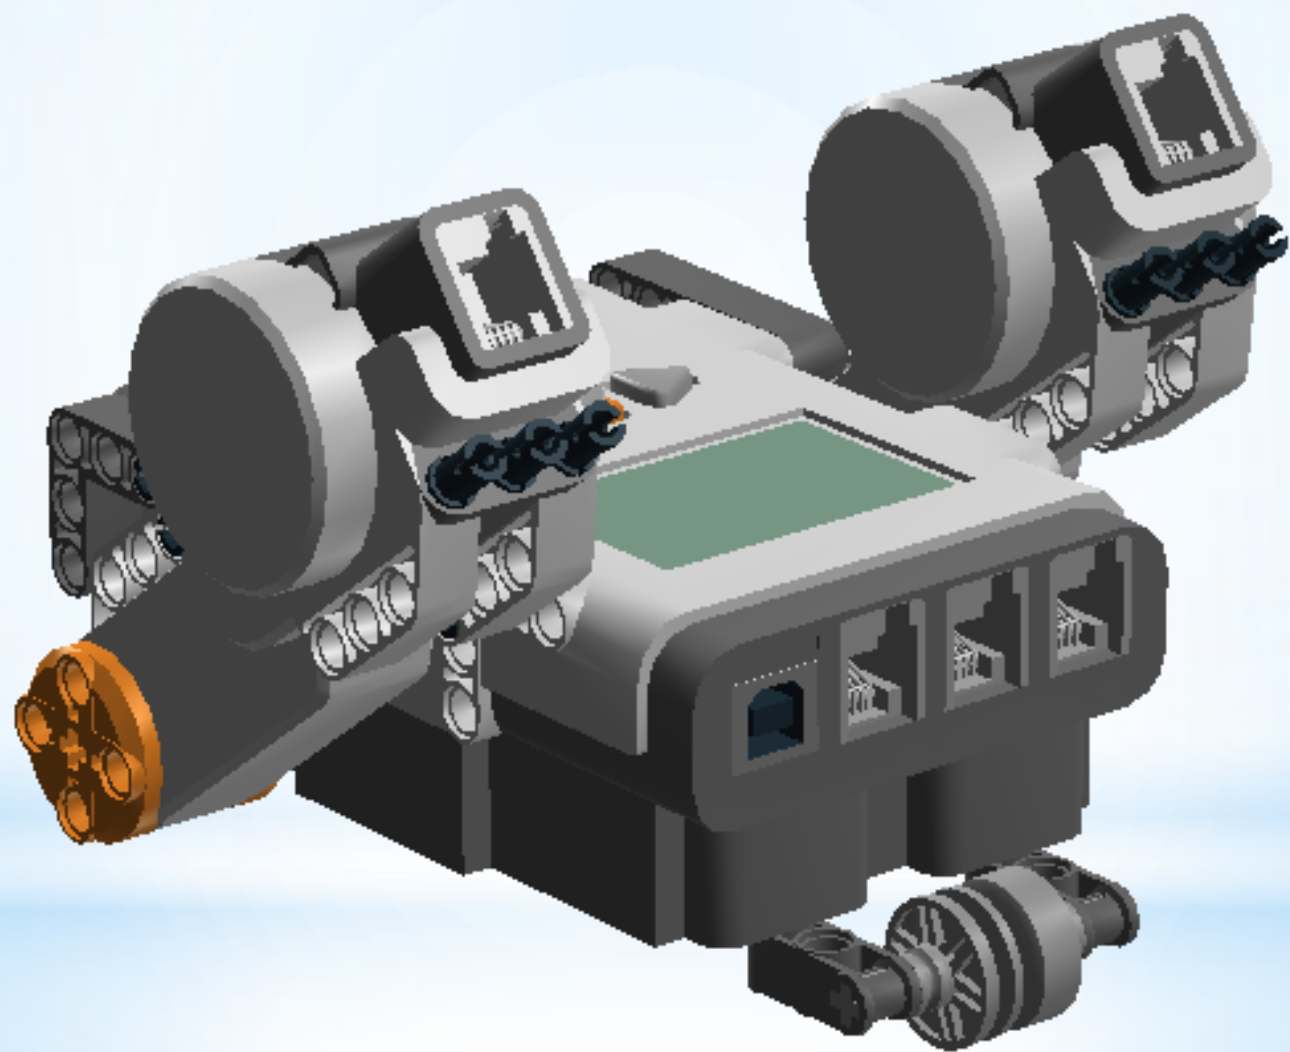

# \* Simple SuGO Bot

by Mr. Phil

## Outputs

- Left Wheel: Port C
- Right Wheel: Port A

## Inputs

- Left Line Sensor: Port 4
- Right Line Sensor: Port 1
- SumoEyes: Port 2