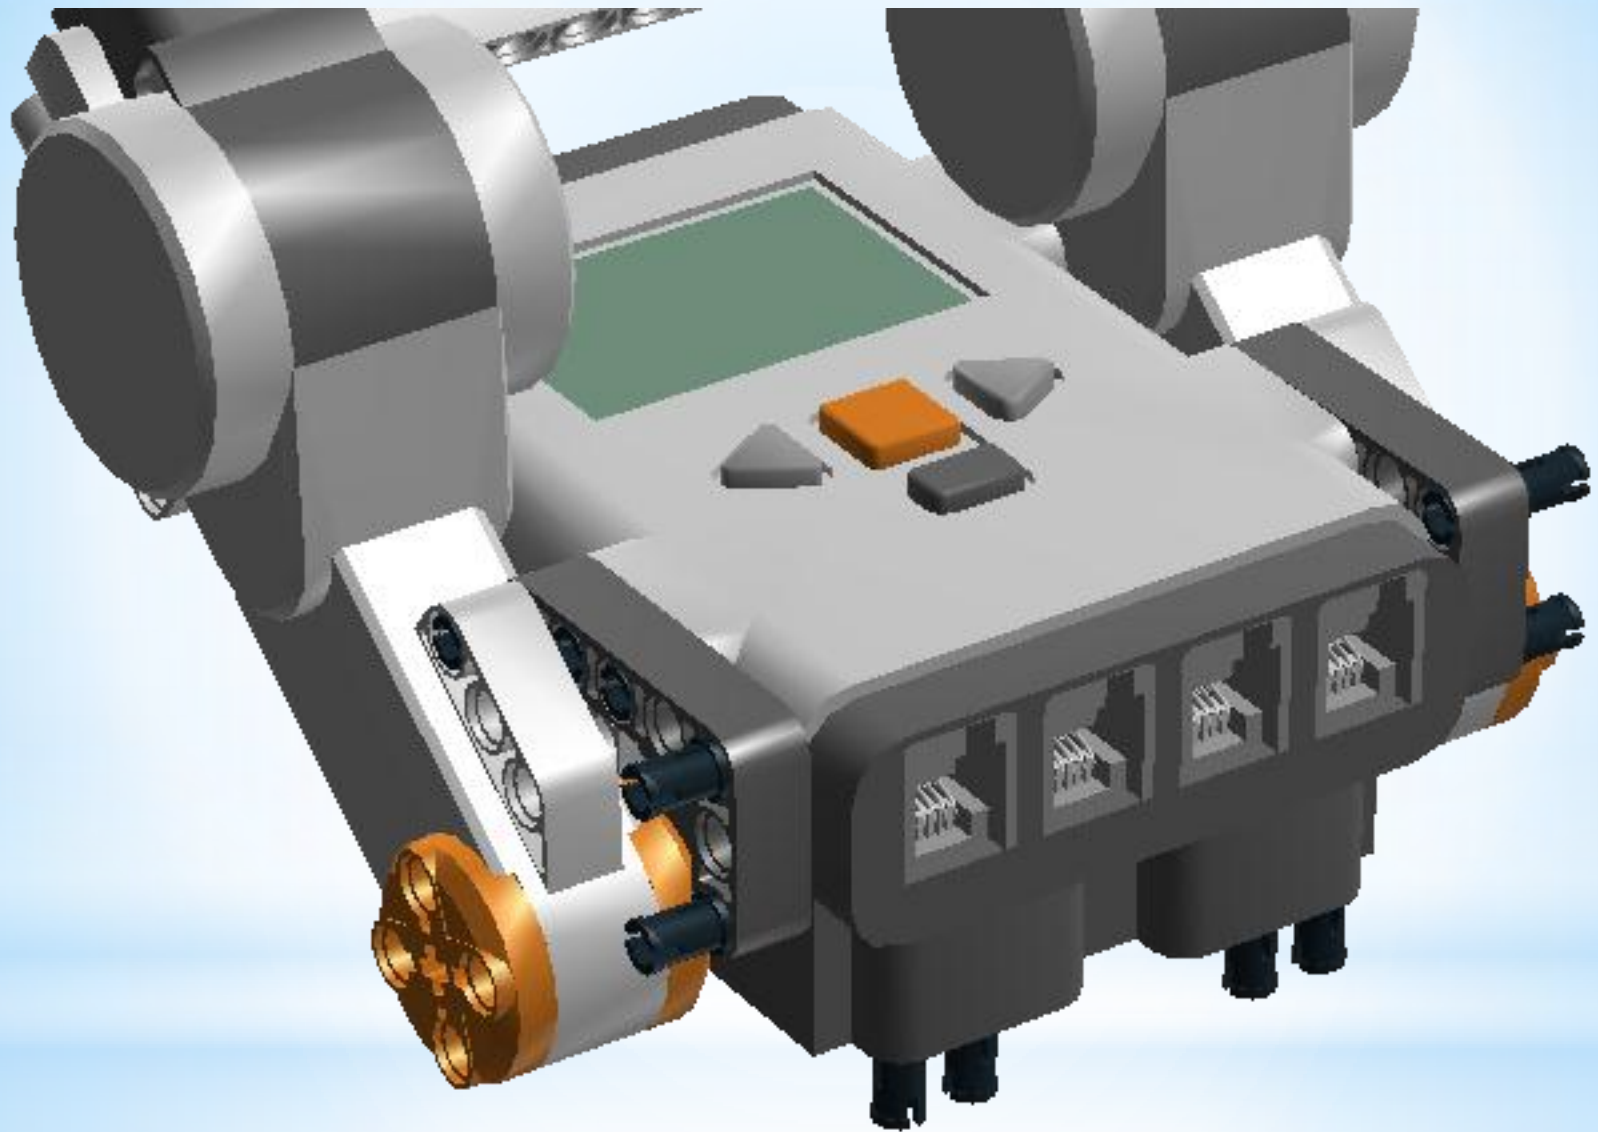

# \* Simple SuGO Bot

by Mr. Phil

## Outputs

- Left Wheel: Port C
- Right Wheel: Port A

## Inputs

- Left Line Sensor: Port 4
- Right Line Sensor: Port 1
- SumoEyes: Port 2