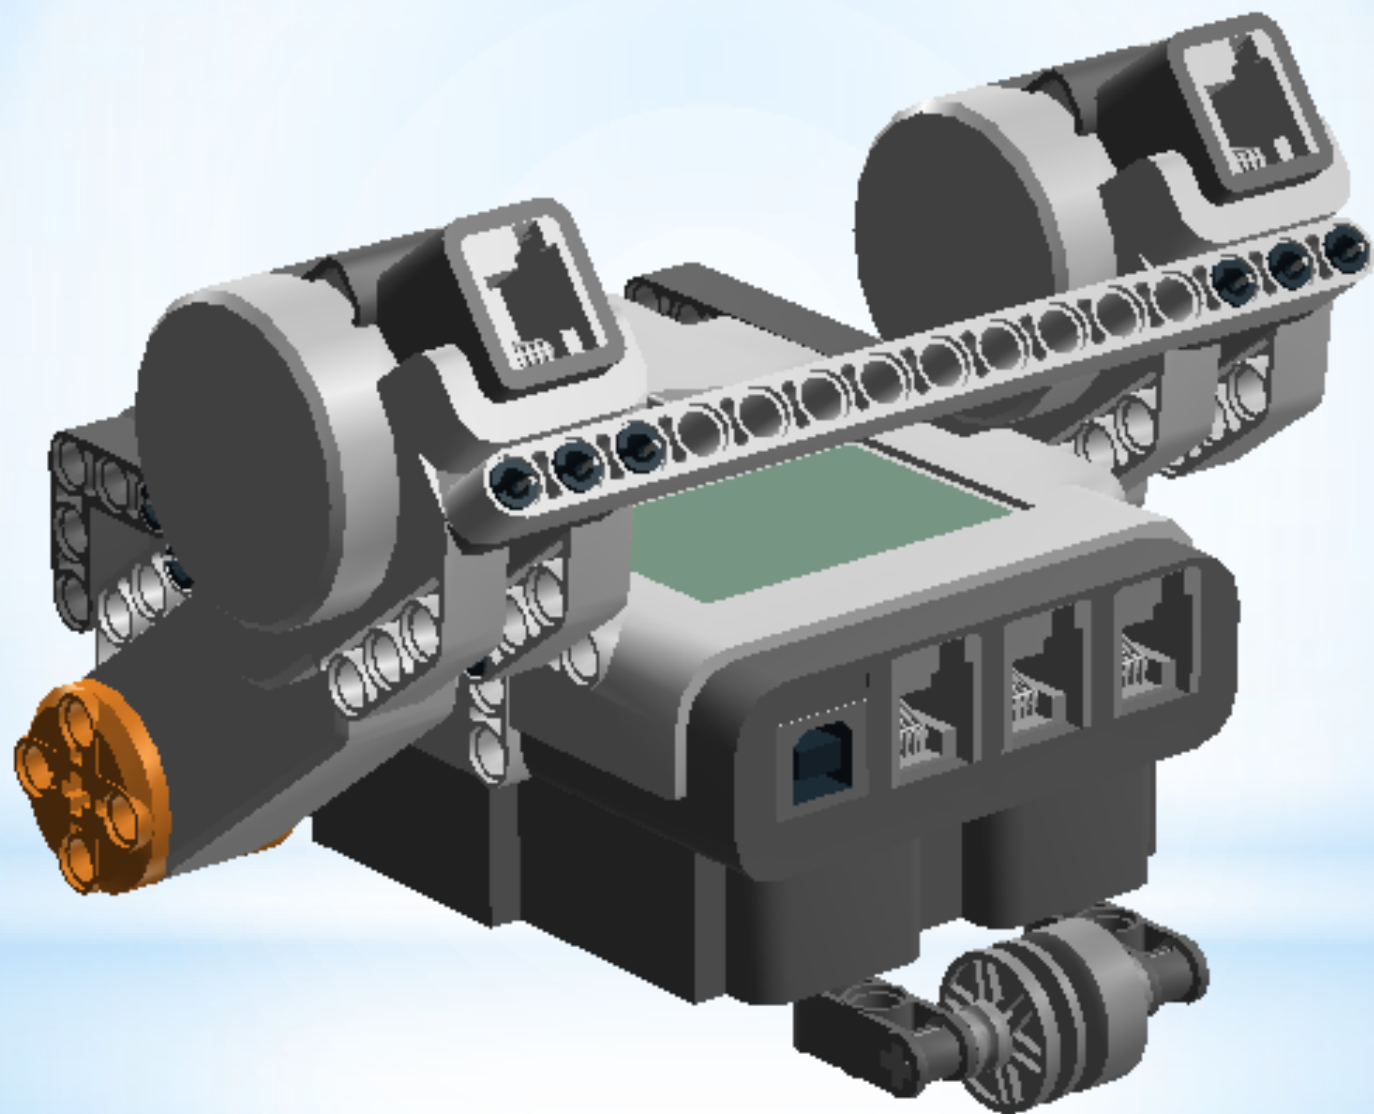

# \* Simple SuGO Bot

by Mr. Phil

## Outputs

- Left Wheel: Port C
- Right Wheel: Port A

## Inputs

- Left Line Sensor: Port 4
- Right Line Sensor: Port 1
- SumoEyes: Port 2