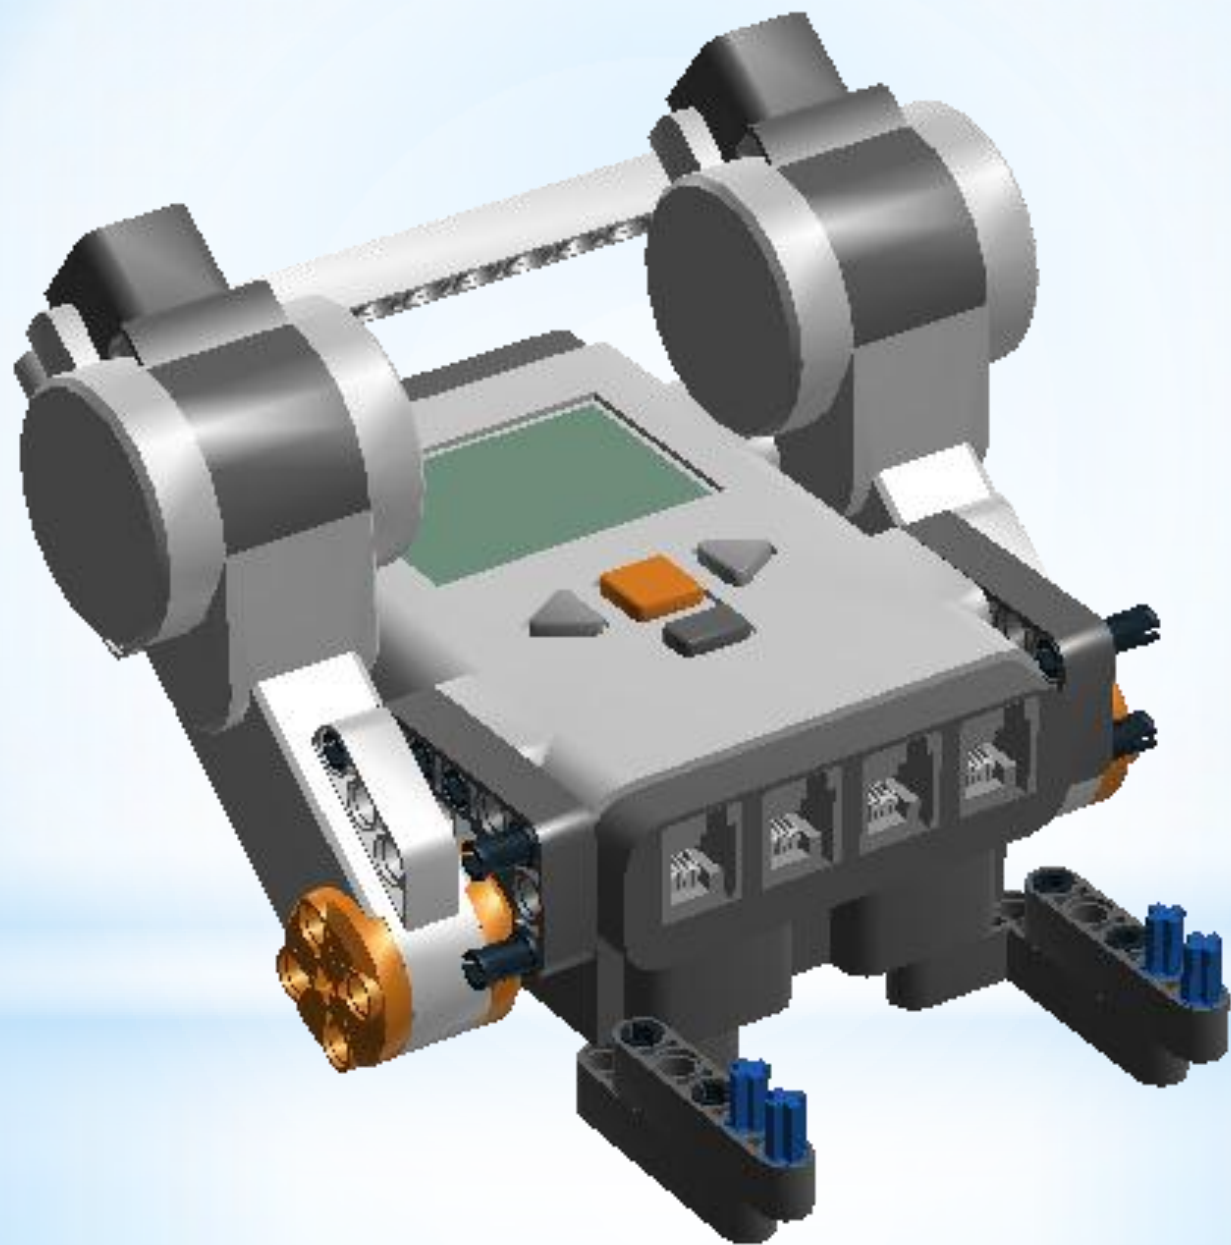

# \* Simple SuGO Bot

by Mr. Phil

## Outputs

- Left Wheel: Port C
- Right Wheel: Port A

## Inputs

- Left Line Sensor: Port 4
- Right Line Sensor: Port 1
- SumoEyes: Port 2