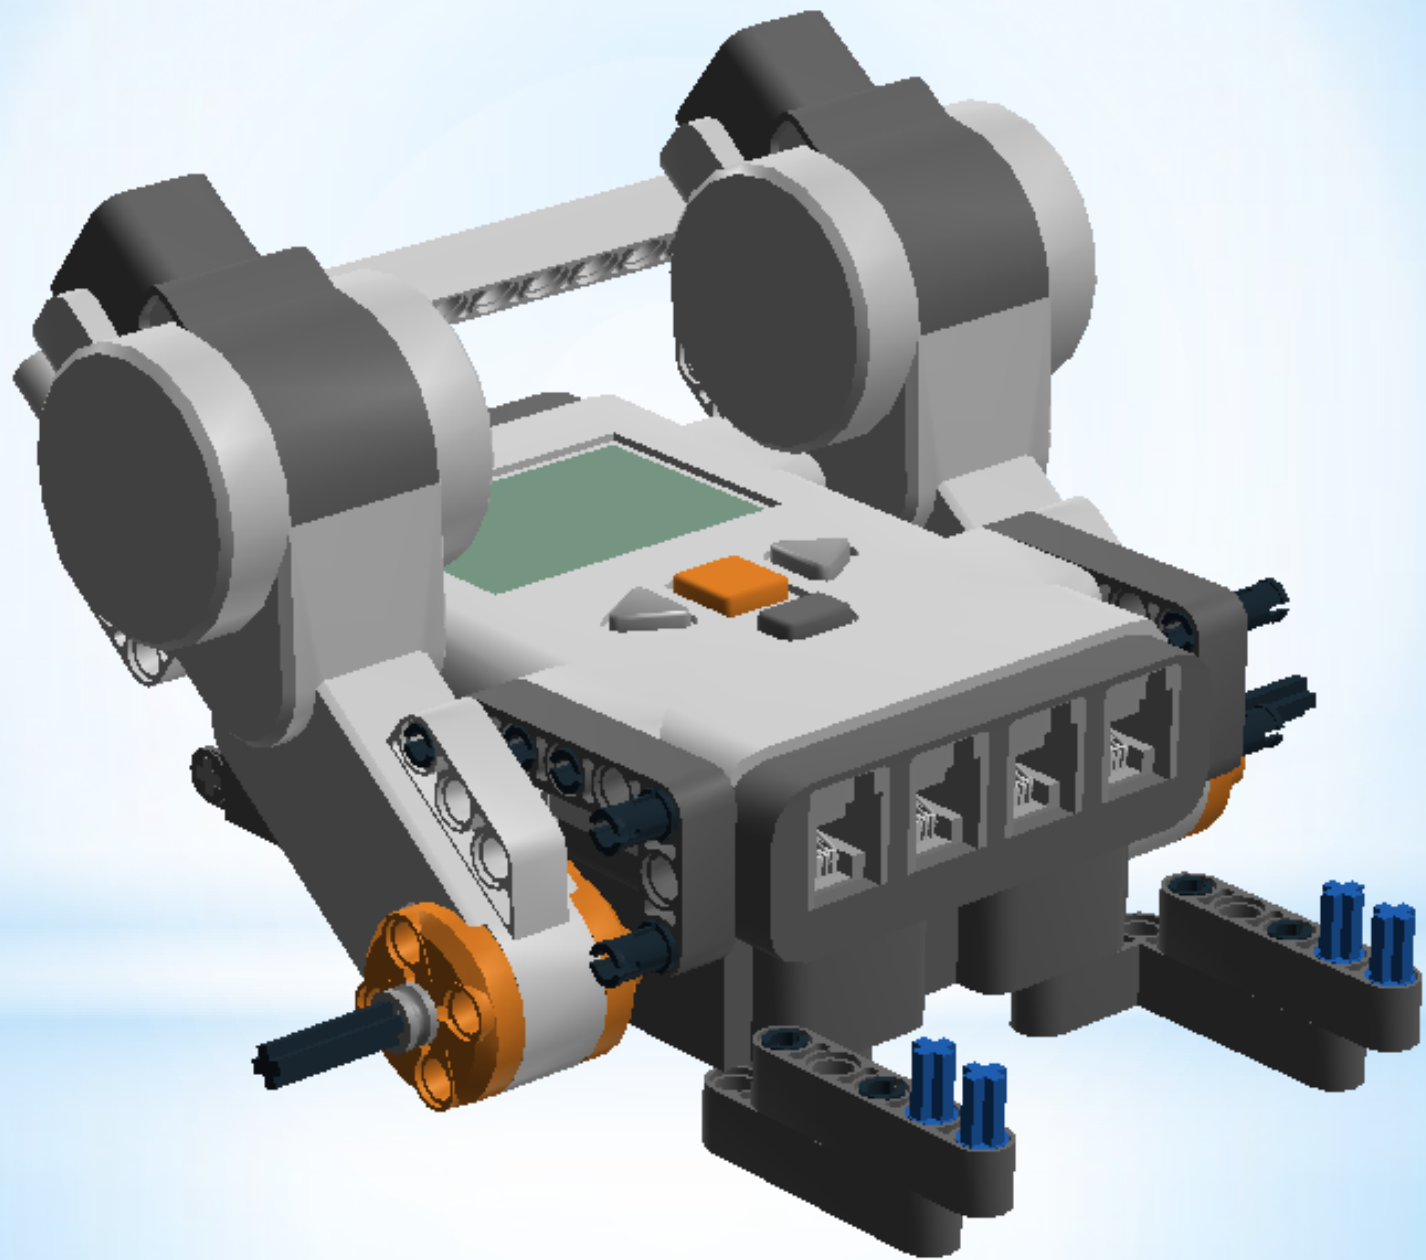

# \* Simple SuGO Bot

by Mr. Phil

## Outputs

- Left Wheel: Port C
- Right Wheel: Port A

## Inputs

- Left Line Sensor: Port 4
- Right Line Sensor: Port 1
- SumoEyes: Port 2