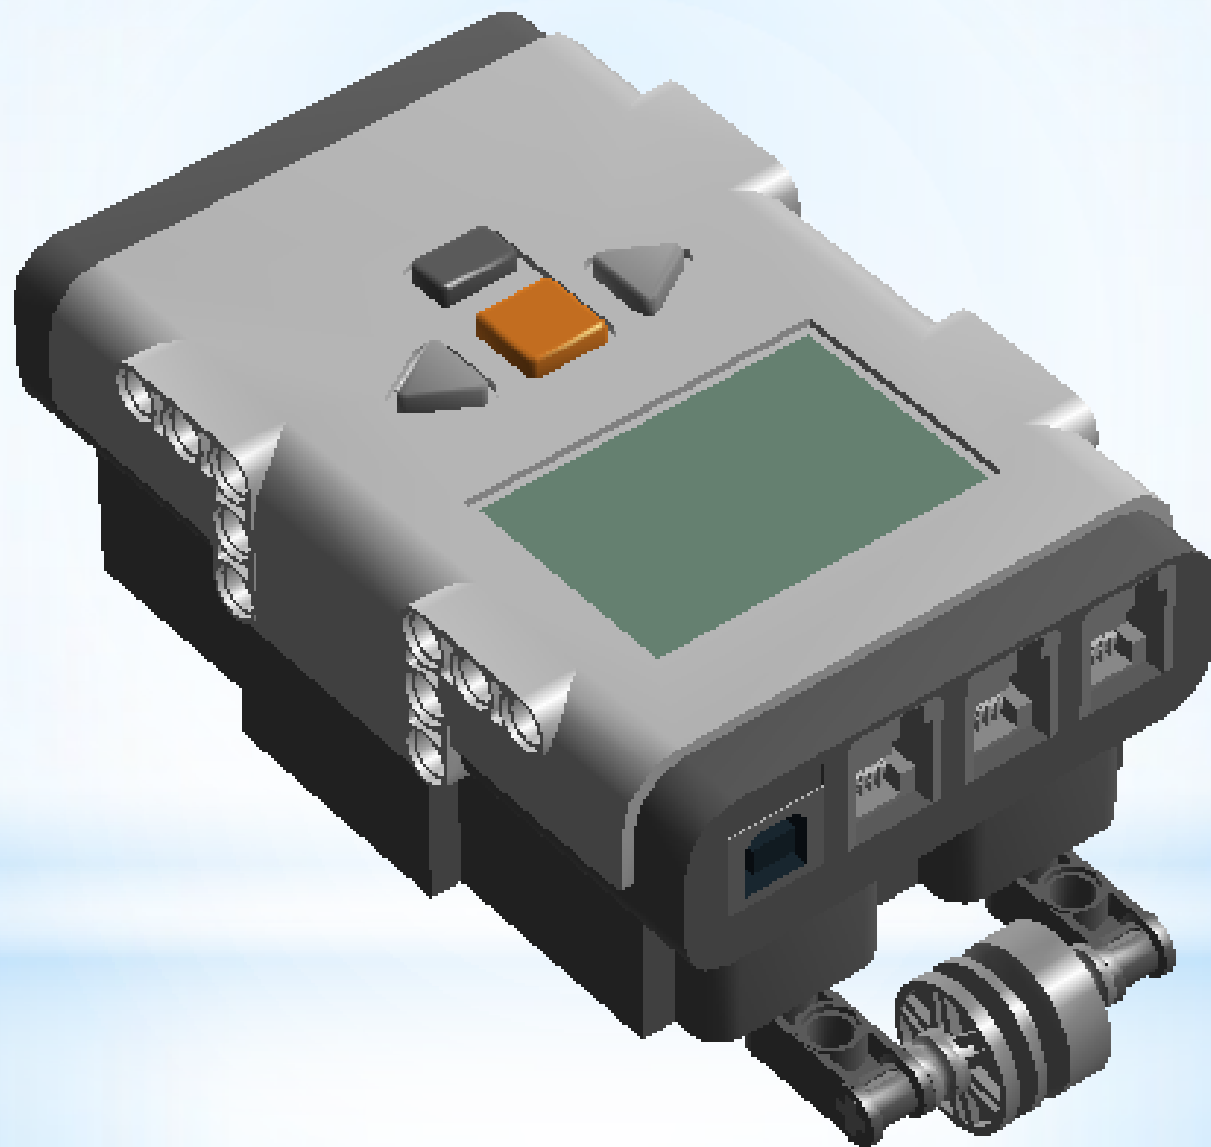

# \* Simple SuGO Bot

by Mr. Phil

## Outputs

- Left Wheel: Port C
- Right Wheel: Port A

## Inputs

- Left Line Sensor: Port 4
- Right Line Sensor: Port 1
- SumoEyes: Port 2